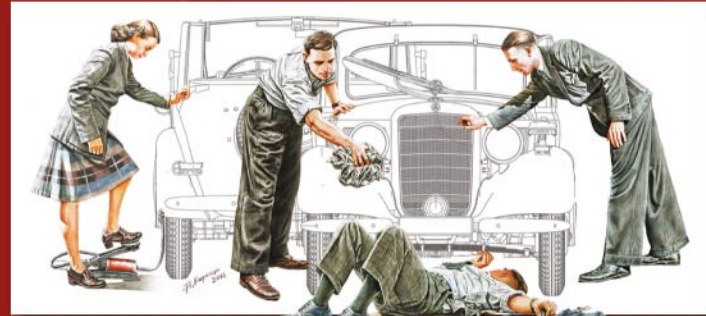

38019 CAR MAINTENANCE 1930-40s