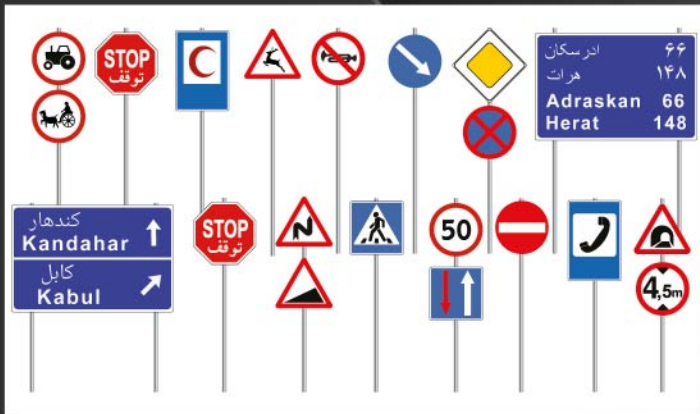

35638 AIR CONDITIONERS & SATELLITE DISHES

35644 HOME OFFICE INTERIOR

35645 FRENCH TRAFFIC SIGNS 1930-40's

35639 STREET ACCESSORIES WITH LAMPS & CLOCKS

35646 LIVING ROOM INTERIOR

35647 STREET FURNITURE WITH ELECTRONICS & UMBRELLA