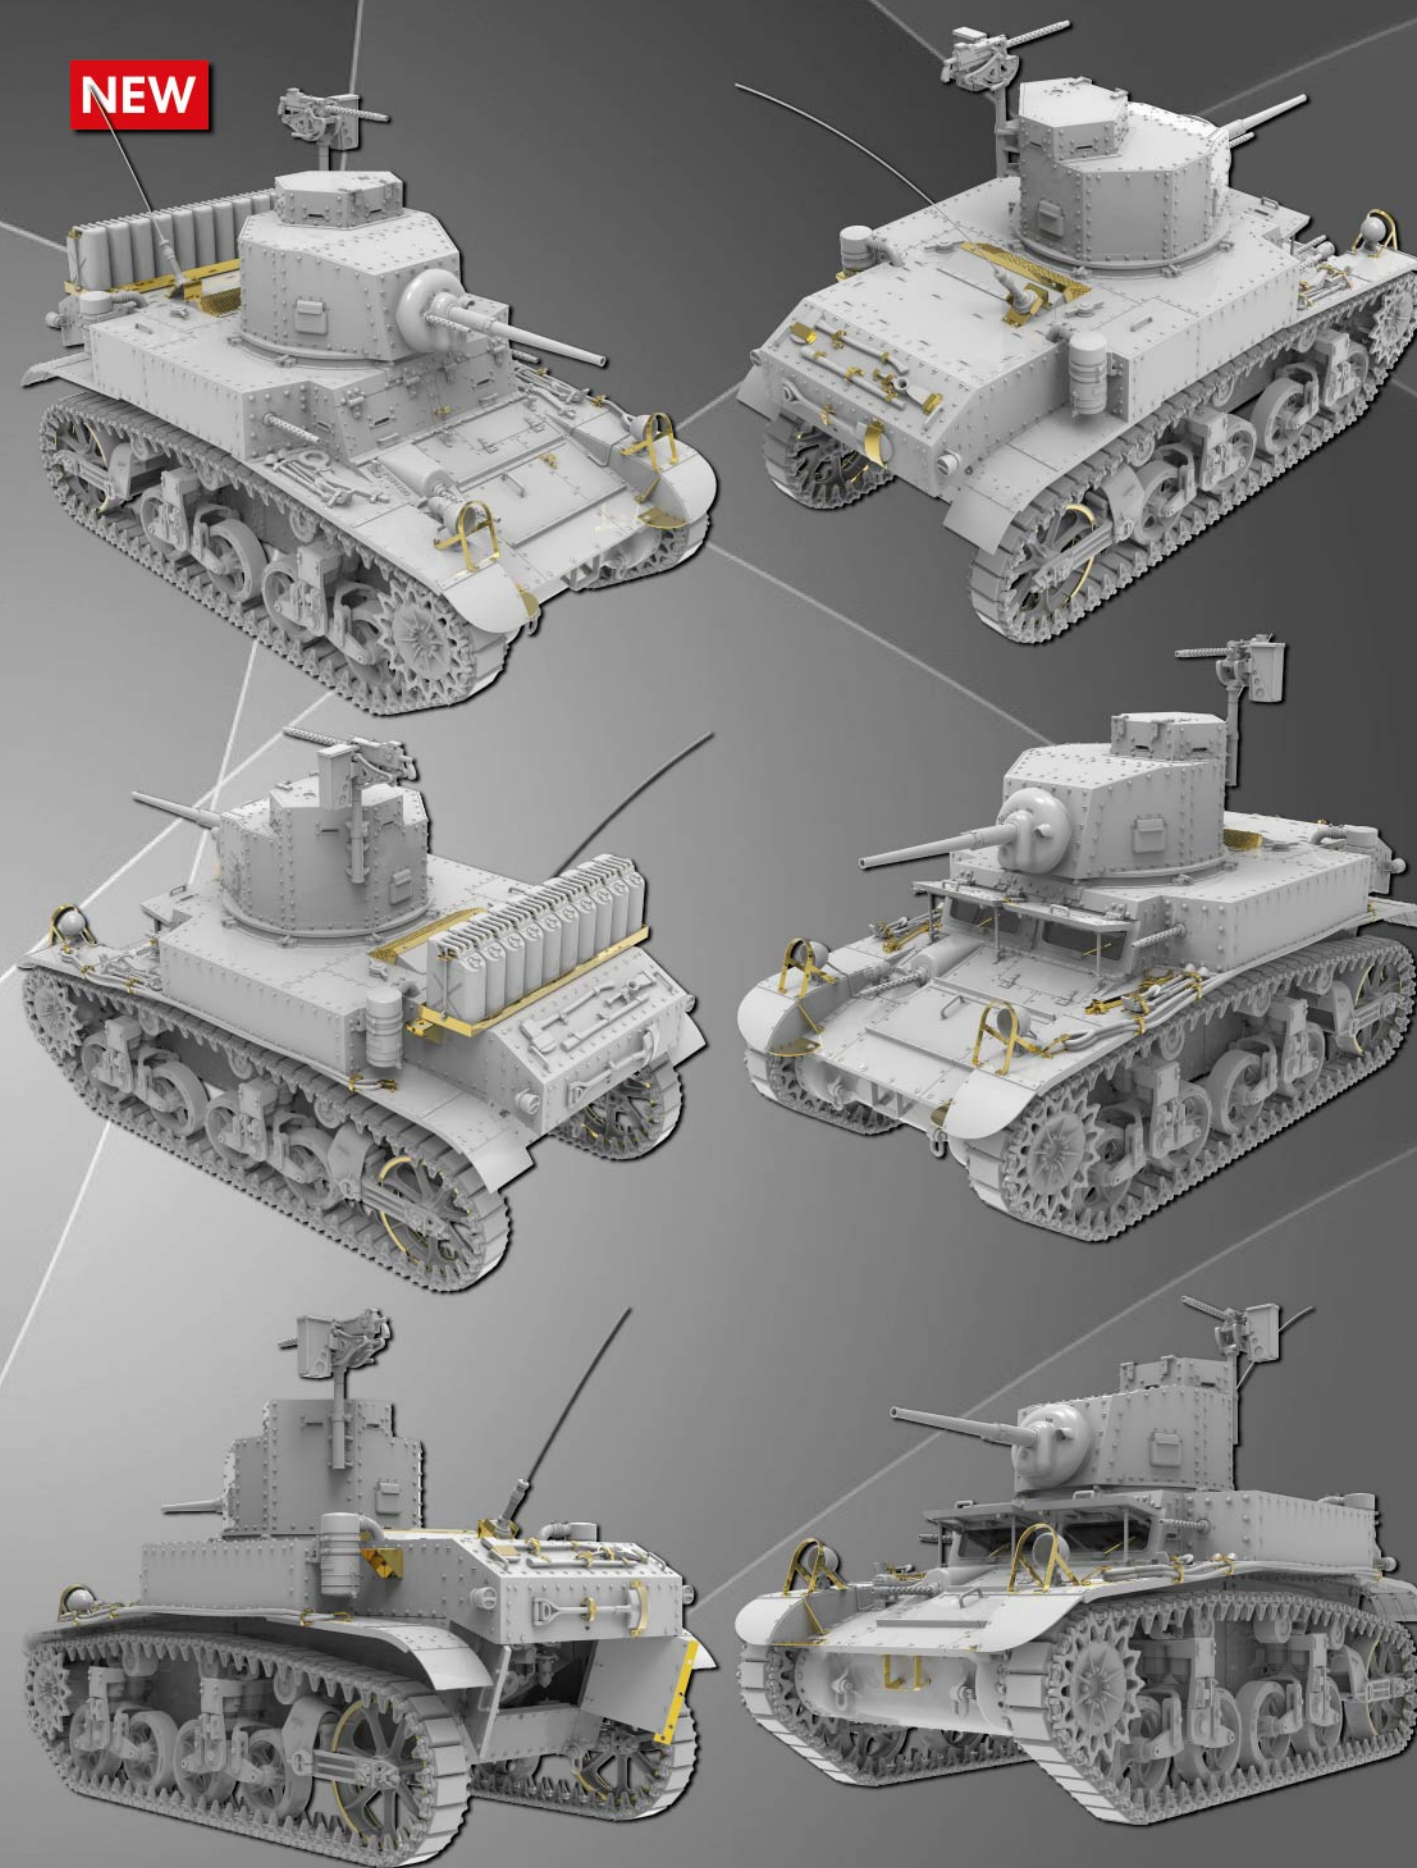

35425

M3 STUART LIGHT TANK. INITIAL PROD.