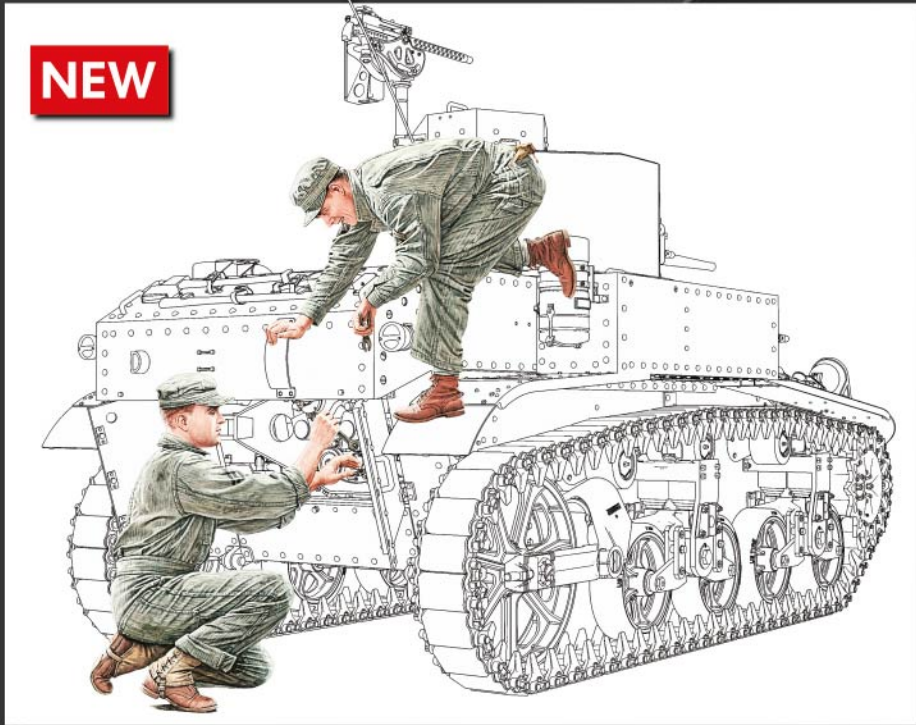

35461 U.S. TANK REPAIR CREW WITH CONTINENTAL W-670 ENGINE