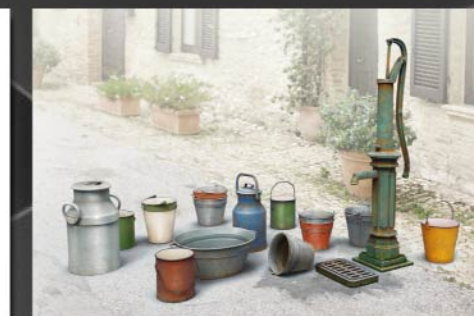

NEW

35660

LATHE MACHINE

35570 RAILROAD POWER POLES & LAMPS

35576 3 TON SERVICE CRANE

35578 WATER PUMP SET

35579 ANTI-TANK OBSTACLES

35580 MILK CANS WITH SMALL CART