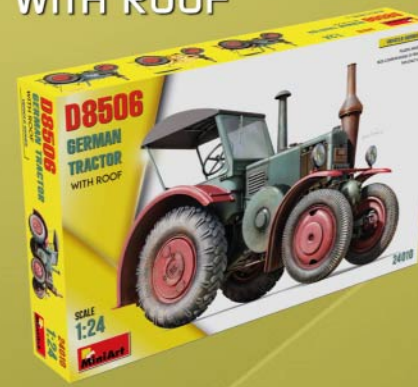

VEHICLES SERIES

SCALE
1:24

VEHICLE SERIES
UNASSEMBLED PLASTIC MODEL KIT
BOX CONTAIN MODEL OF TRACTOR
THIS IS NOT A TOY

24001

24003
GERMAN TRACTOR
D8506 MOD. 1937

SCALE
1:24

VEHICLE SERIES
UNASSEMBLED PLASTIC MODEL KIT
BOX CONTAIN MODEL OF TRACTOR
THIS IS NOT A TOY

24003

SCALE
1:24

VEHICLE SERIES
PLASTIC MODEL KIT
BOX CONTAIN MODEL OF TRACTOR
THIS IS NOT A TOY

24010

SCALE 1:24

SCALE
1:24

VEHICLE SERIES
PLASTIC MODEL KIT
BOX CONTAIN MODEL OF TRACTOR
THIS IS NOT A TOY

24005

SCALE
1:24

UNASSEMBLED PLASTIC MODEL KIT BOX CONTAIN MODEL OF TRACTOR THIS IS NOT A TOY

24007