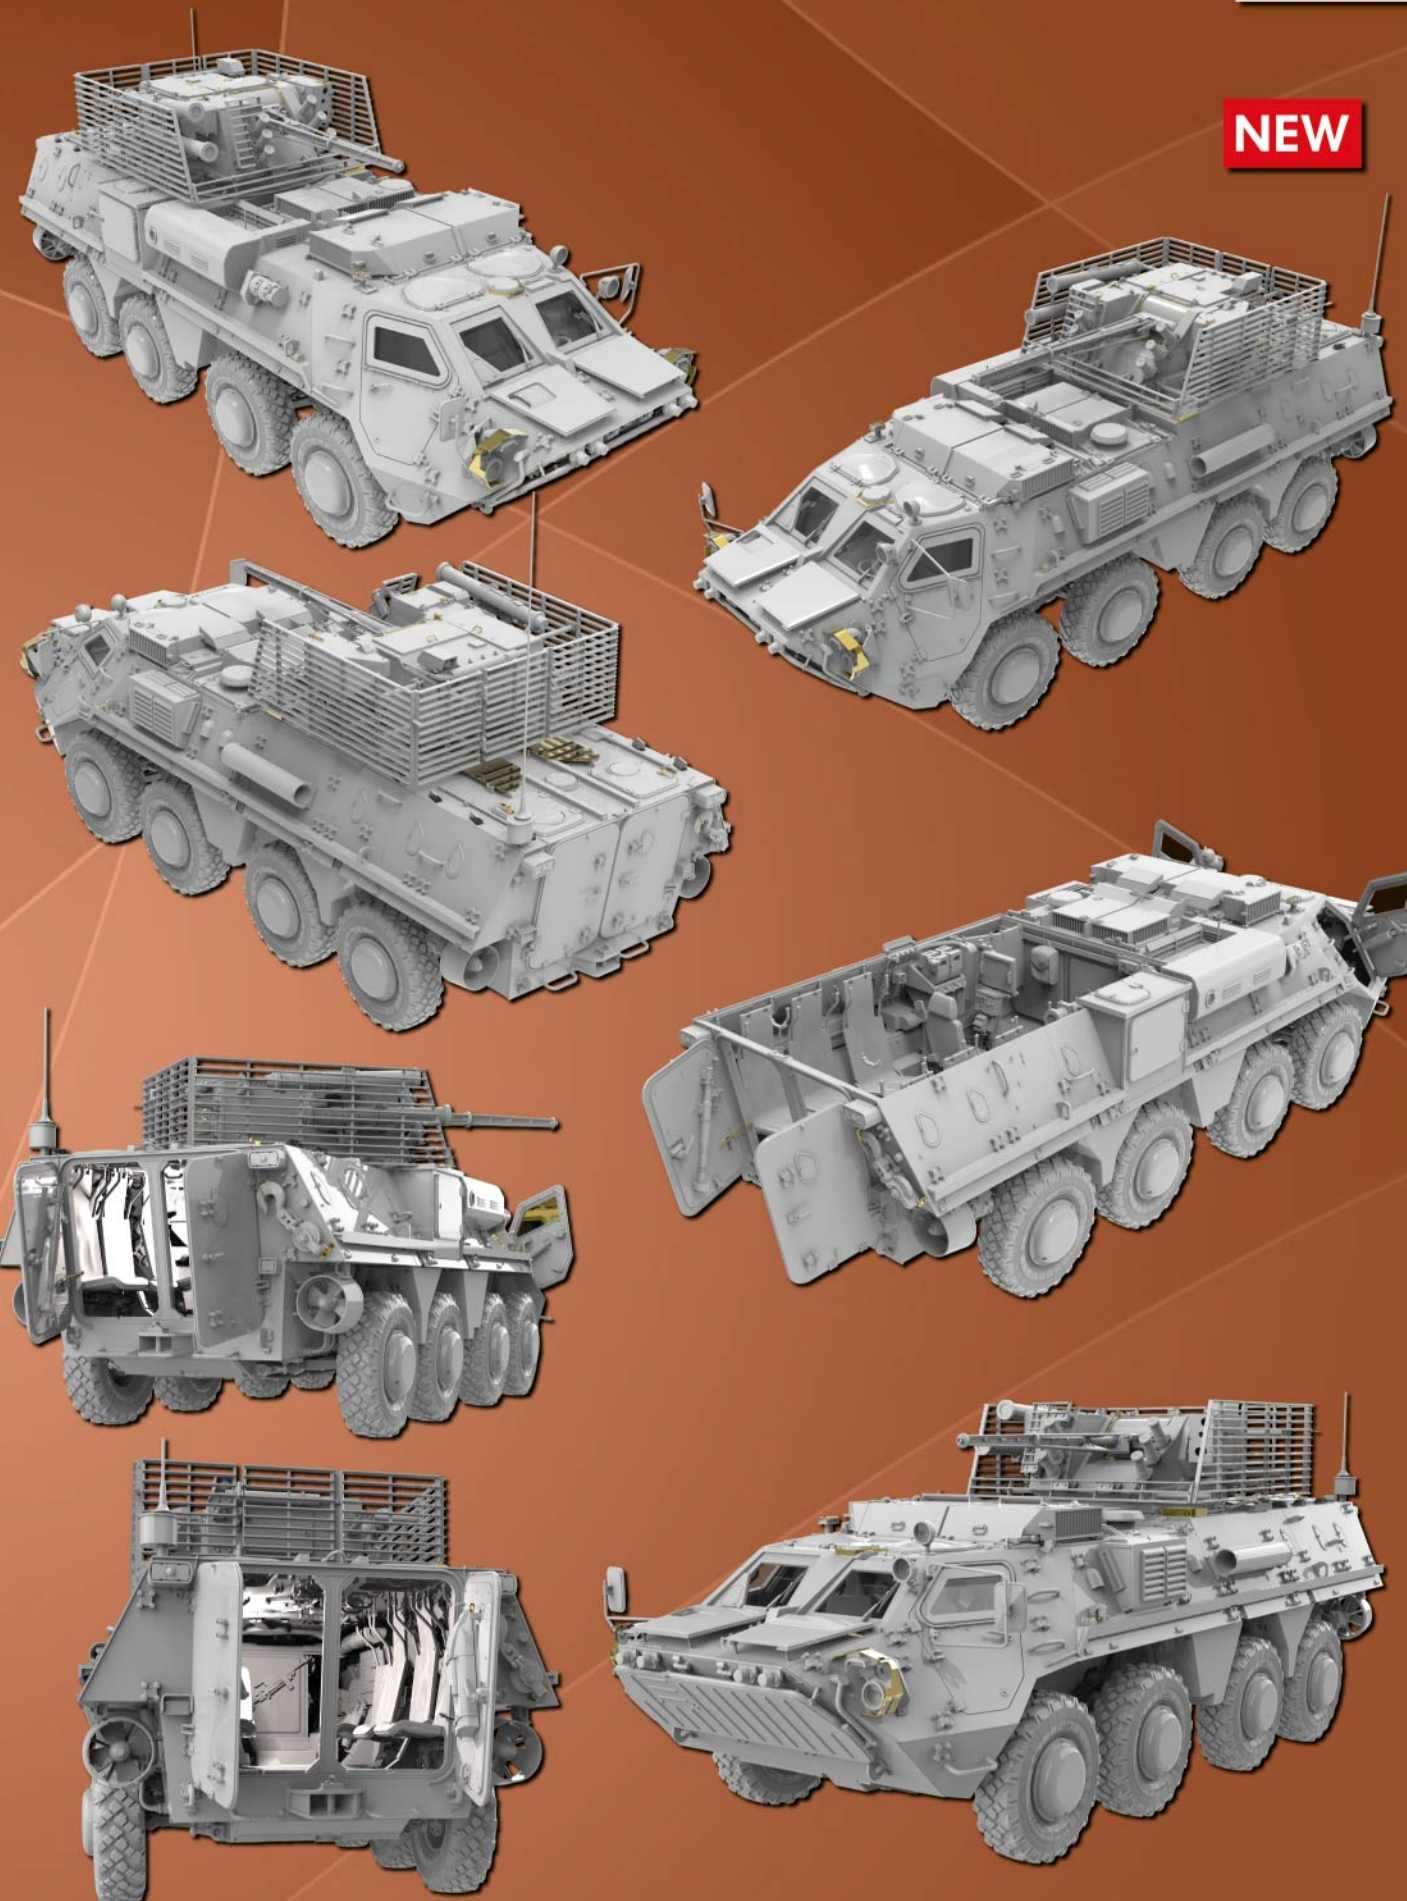

37105

UKRAINIAN BTR-4E LATE PROD. INTERIOR KIT