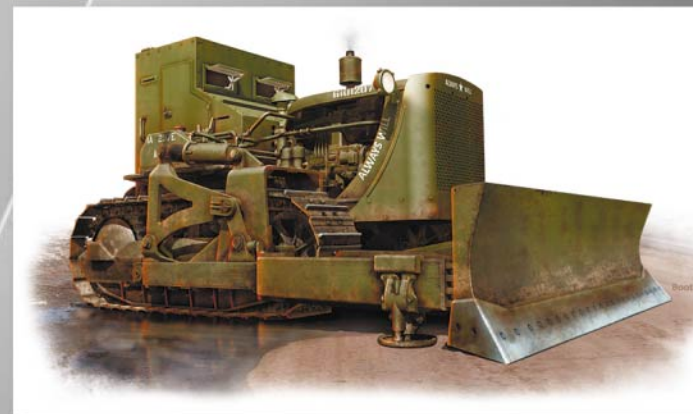

35181

SU-122 (EARLY PRODUCTION)

35183

GAZ-AAA WITH SHELTER

35186

SOVIET 1,5 T TRUCK WITH M-4 MAXIM AA MACHINE GUN

35187

SU-85 MOD. 1943 (MID PRODUCTION) INTERIOR KIT