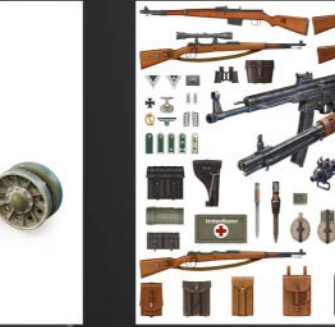

35247 GERMAN INFANTRY WEAPONS & EQUIPMENT