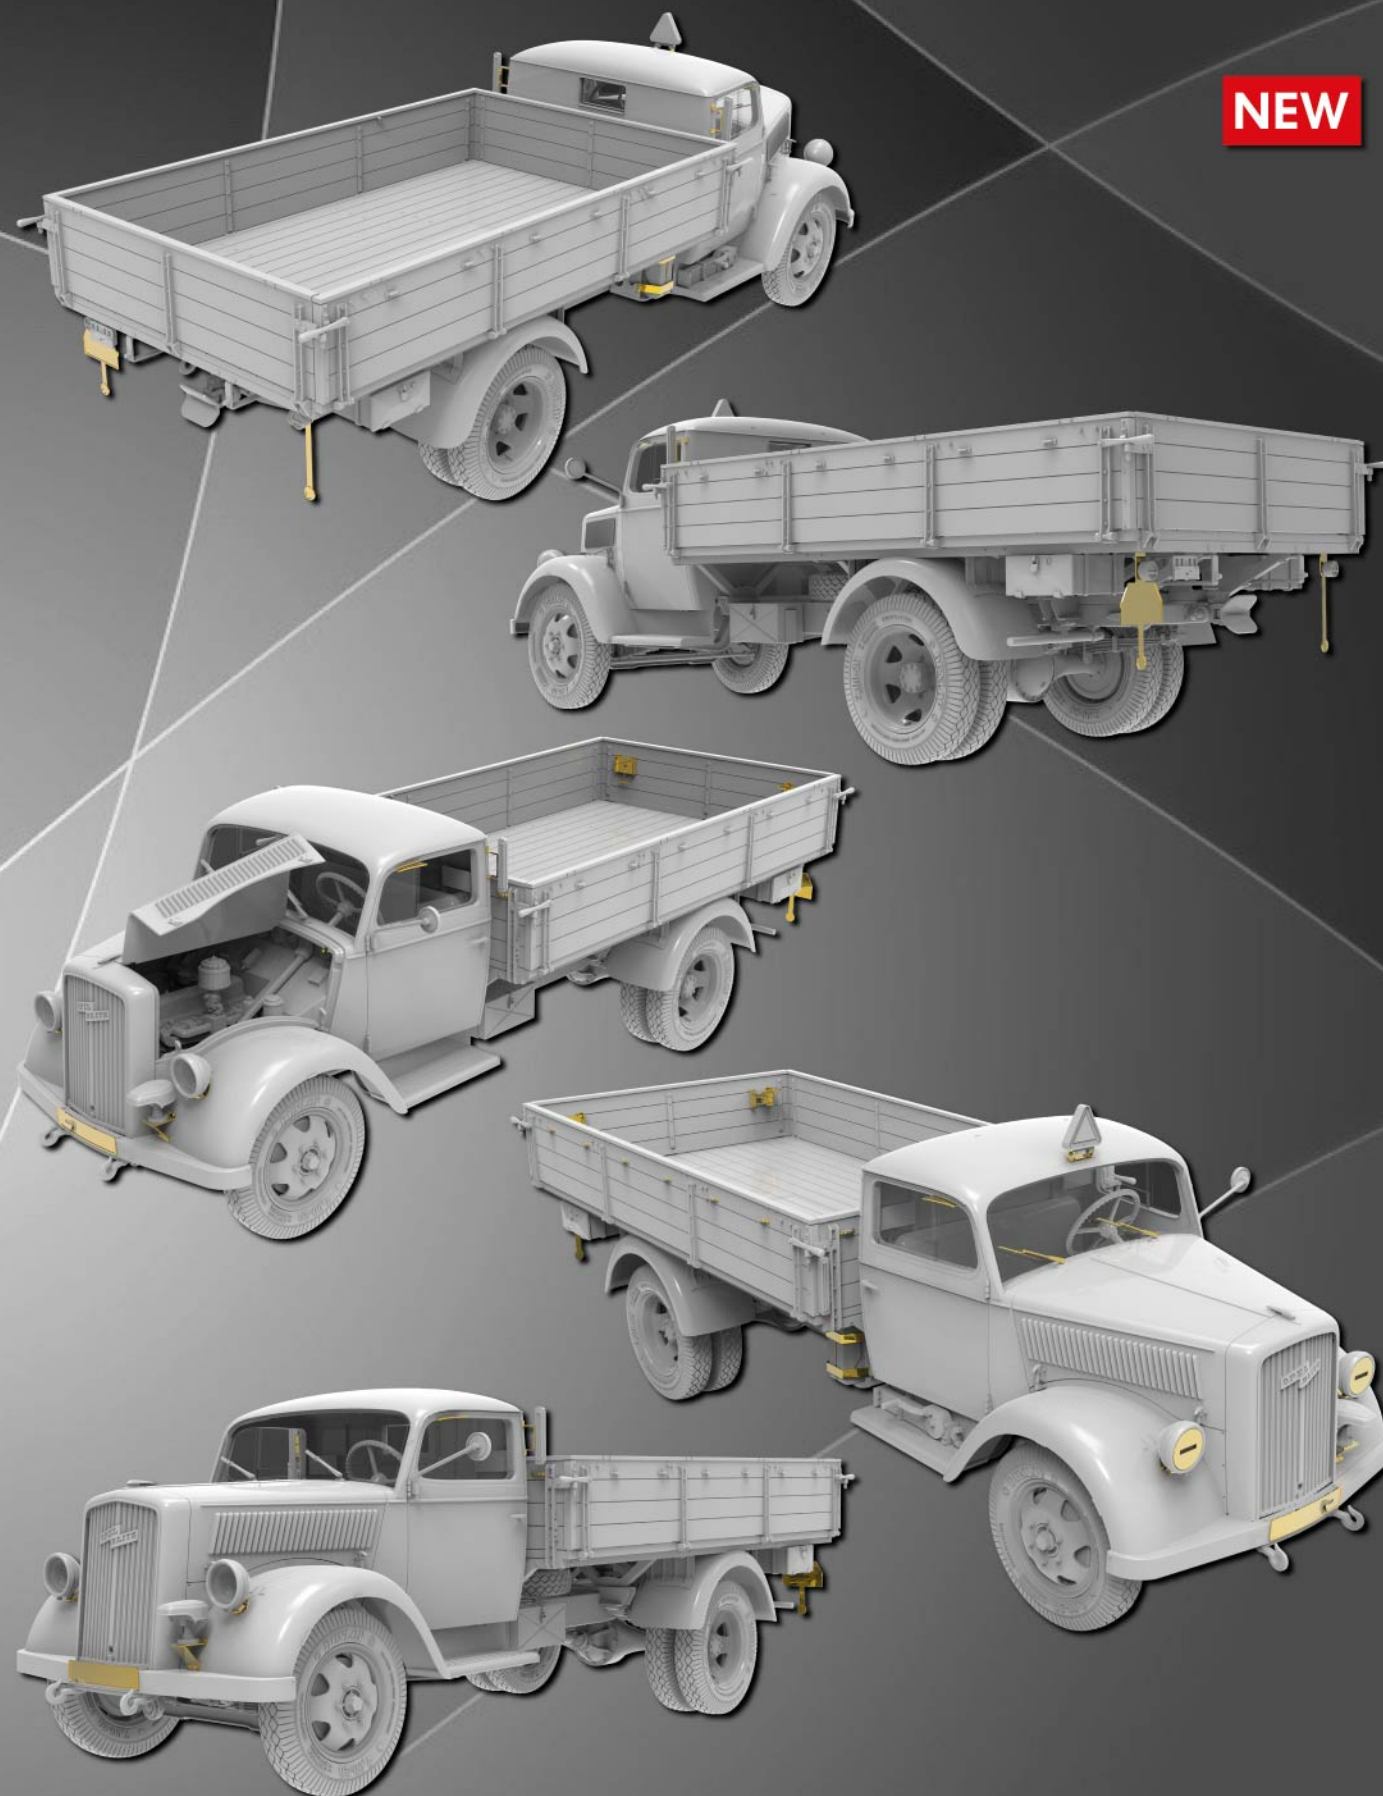

U.S. ARMY BULLDOZER

35442 GERMAN 3T CARGO TRUCK 3,6-365. PRITSCHÉ-NORMAL-TYPE. MILITARY SERVICE