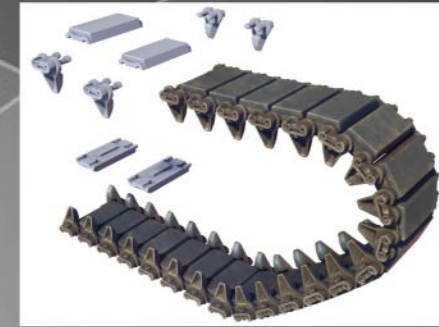

35201 ZIS-6 FAMILY WHEELS SET

35205 T-34 ENGINE(V-2-34) & TRANSMISSION SET

35211 M-4 QUAD MAXIM AA MACHINEGUN

35220 M3/M4 ROADWHEELS SET. WELDED TYPE & PRESSED TYPE

35321 CONTINENTAL R975 ENGINE

35322 T41 WORKABLE TRACK LINK SET