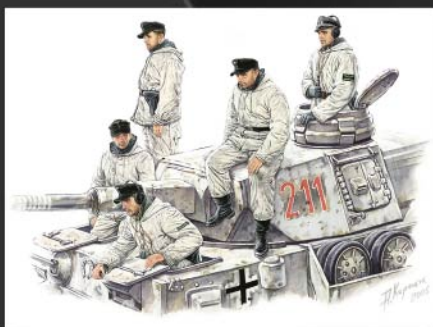

SOVIET ARTILLERY CREW SPECIAL EDITION

35226

SOVIET ASSAULT INFANTRY (WINTER CAMOUFLAGE CLOAKS)

35461 U.S. TANK REPAIR CREW WITH CONTINENTAL W-670 ENGINE

35245 U.S. SOLDIERS (RAINWEAR)

35246 SOVIET TANK CREW AT REST SPECIAL EDITION