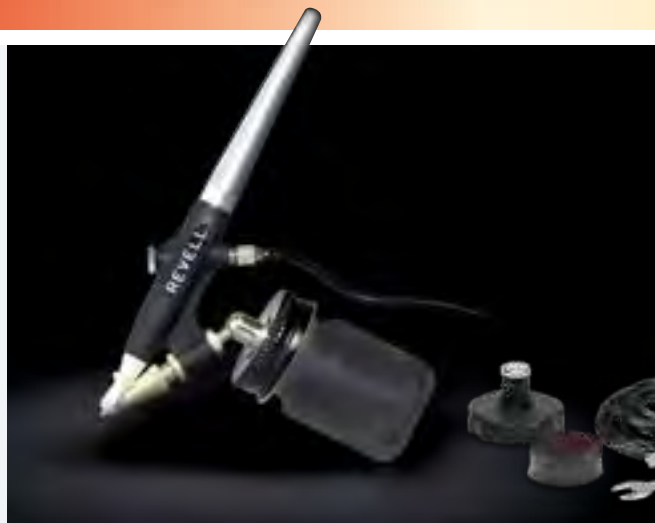

This robustly made spray gun boasts easy handling. An assortment of nozzle sizes offers great flexibility.

- **Spritzpistole 'Standard Class' (Düsenausführung 'medium')**  
'Standard Class' spray gun (with 'medium' nozzle)
- **Treibmittelregler**  
Propellant regulator
- **Farbglas mit Deckel**  
Paint jar with lid
- **Topfanpassungsstück**  
Jar adaptor
- **Druckluftschlauch**  
Air hose
- **Bedienungsanleitung**  
Instruction sheet